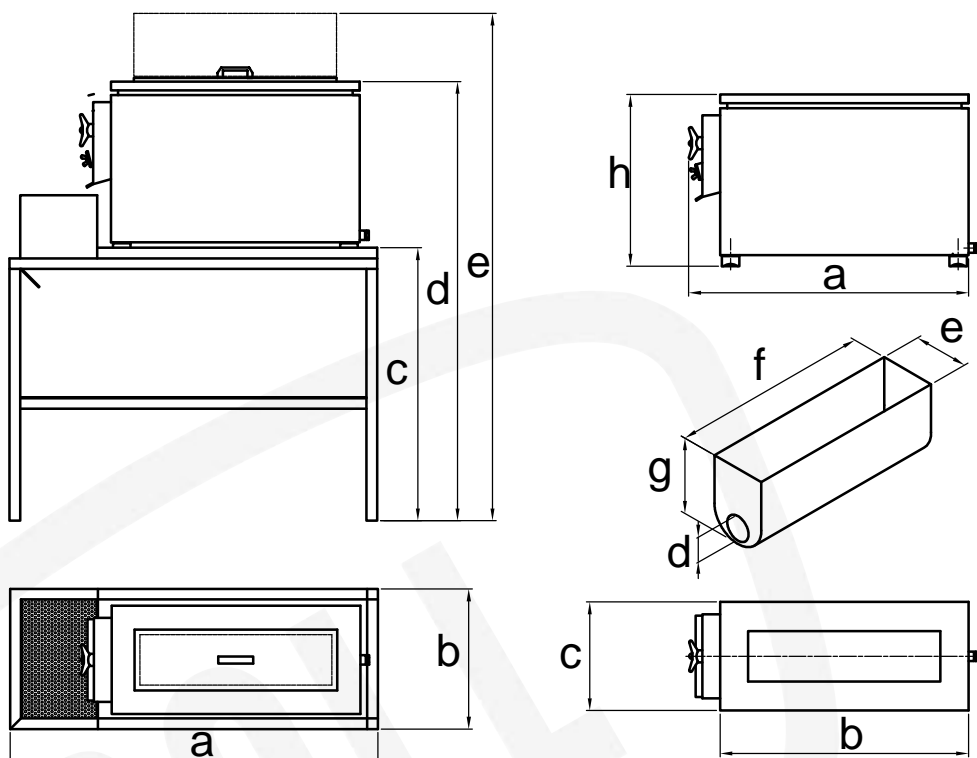

Minor-RWS-SP con tavolo completo di griglia.  
Minor-RWS-SP and desk complete with grid.

The series **Minor RWS** is manufactured according to superior quality concepts. The top version of the range, with extension "SP" like "Sound Proof" is equipped with a sprinkles and sound proofing cover, while the metal body is complete with internal sound-proofing material, for a superior noise reduction.

## Dimensioni d'ingombro Overall dimensions

Minor-RWS

Desk RWS + Minor RWS-SP  
Desk RWS Mini + Minor RWS-Mini-SP

Minor RWS  
Minor RWS-Mini

Misure in mm Sizes in mm	Minor RWS	Minor RWS Mini	Desk RWS + Minor RWS SP	Desk RWS Mini + Minor RWS Mini SP
a	800	620	1050	850
b	710	540	400	300
c	310	245	780	780
d	70	70	1255	1195
e	155	130	1450	1350
f	560	435	-	-
g	215	175	-	-
h	490	430	-	-
KW	0,65	0,26	0,65	0,26
L	18	9	18	9